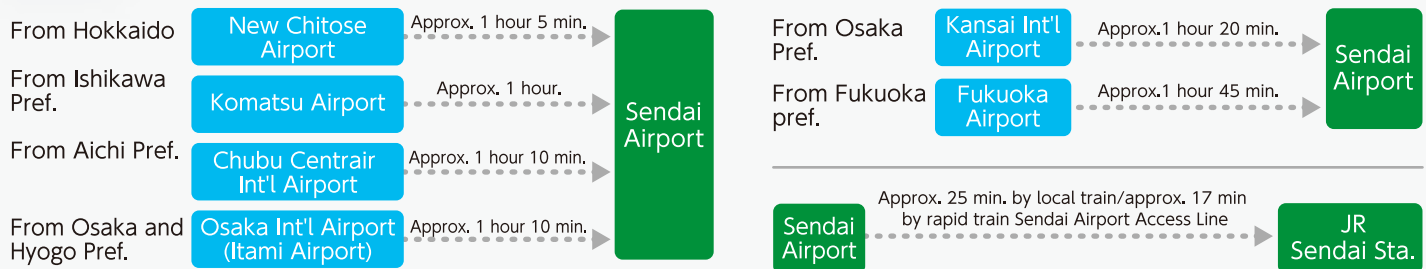

STEP 1 Access to Shiroishi City

By Air

By Shinkansen

STEP 2 Access to Shiroishi City

By Expressway

<By General Road>

By Railway